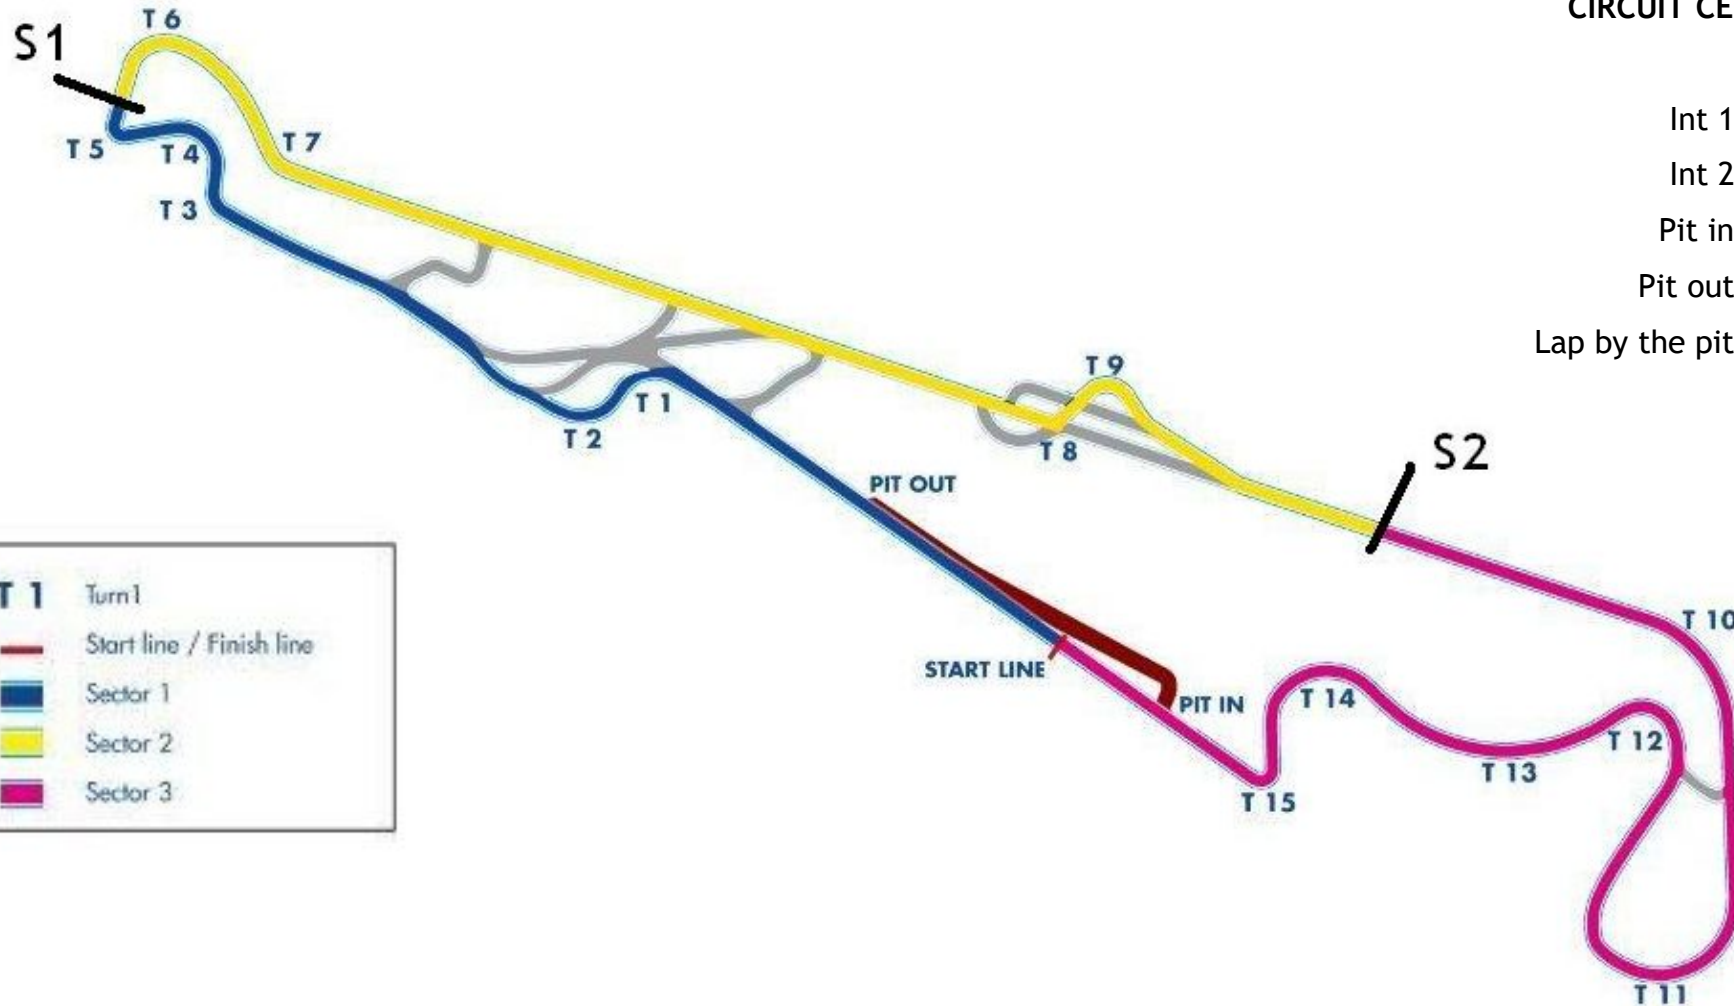

CIRCUIT CENTERLINE :

5,842 Km

Int 1 : 1,586 Km

Int 2 : 3,486 Km

Pit in : 5,709 Km

Pit out : 0,279 Km

Lap by the pit : 5,858 Km

T 1	Turn 1
	Start line / Finish line
	Sector 1
	Sector 2
	Sector 3